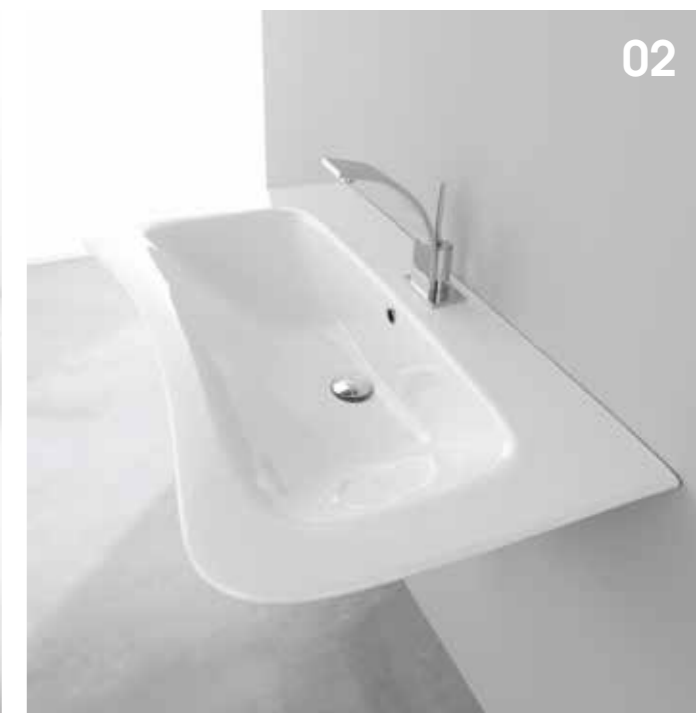

Amica 50 terra

100% MADE IN ITALY

01

Art. VAMISP
Wc 56x36,5xh50 con scarico P trasformabile a S tramite curva tecnica in plastica € 430.00
Wc 56x36,5xh50 with P waste transformable to an S waste through a technical curve in plastic

Art. BAMI
Bidet monoforo 56x36,5xh50 € 430.00
Bidet 56x36,5xh50 single taphole

Art. CAMIVS
Sedile termoidurente con "S" cerniere softclose € 149.00
Thermosetting seat&cover with "S" soft close hinges

02

Art. LAMI100
Lavabo 100x55 - rubinetteria monoforo installazione sospesa € 390.00
Washbasin 100x55 - one taphole wall hung

Art. LAMI80
Lavabo 80x55 - rubinetteria monoforo installazione sospesa € 370.00
Washbasin 100x55 - one taphole wall hung

03

Art. VAMIMSP
Wc monoblocco 72x36,5xh50 con scarico P trasformabile a S tramite curva tecnica in plastica € 520.00
Wc monoblock 72x36,5xh50 with P waste transformable to an S waste through a technical curve in plastic

Art. CAMIM
Cassetta per monoblocco (con entrata acqua dal basso a sinistra) € 190.00
Cistern for monoblock (with bottom water entry one the left)